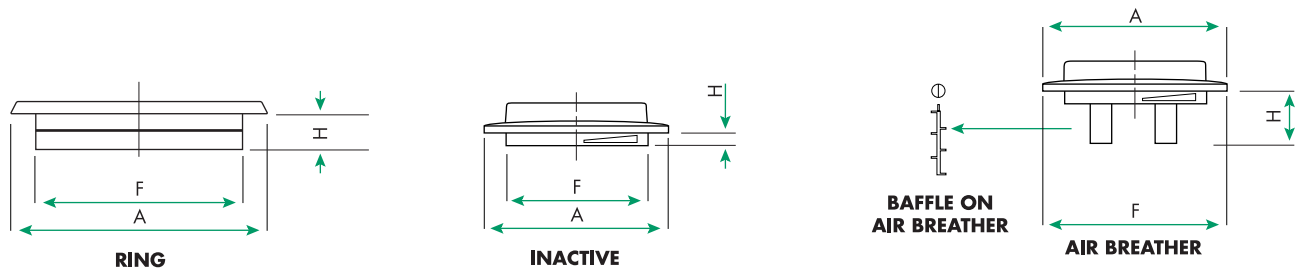

A cover with Air Breather also has a removable center, but unlike the Inactive Vent, the Air Breather has two barrels which allow air to flow in and out of the tank. Man-Way covers are installed by mechanically attaching the support ring to the tank and then screwing the lid into the ring. Available in F.D.A approved resins as well.

PART #	ITEM DESCRIPTION
KF15902MW7	8" HDPE/Black Man-Way closed cover no rim
KF15902MW7R	8" HDPE/Black Man-Way closed cover with rim
KF15902MW8	8" HDPE/Black Man-Way cover with A/B no rim
KF15902MW8R	8" HDPE/Black Man-Way cover with A/B & rim
KF15902MW9	12" HDPE/Black Man-Way closed cover no rim
KF15902MW9R	12" HDPE/Black Man-Way closed cover with rim
KF15902MW10R	12" HDPE/Black Man-Way cover A/B & rim
KF15902MW1X	16" HDPE/Black Man-Way closed cover no rim
KF15902MW1RX	16" HDPE/Black Man-Way closed cover with rim
KF15902MW2X	16" HDPE/Black Man-Way cover with A/B no rim
KF15902MW2RX	16" HDPE/Black Man-Way cover with A/B & rim
KF15902MW3RX	16" HDPE/Black Man-Way cover with inactive vent & rim
KF15902MW4	22" HDPE/Black Man-Way closed cover no rim
KF15902MW4R	22" HDPE/Black Man-Way closed cover with rim
KF15902MW5R	22" HDPE/Black Man-Way cover with A/B & rim
KF15902MW6R	22" HDPE/Black Man-Way cover with inactive vent & rim

## Man-Way Covers & Support Rims

DESCRIPTION	A	F	H	I	BCD
8" Cover	10.1"	8.6"	1.5"	N/A	N/A
8" Rim	10.1"	8.3"	1.5"	7.2"	9.5"
12" Cover	13.9"	12.6"	1.5"	N/A	N/A
12" Rim	14.25"	12.3"	1.5"	11.1"	13.3"
16" Cover	17.87"	15.95"	1.12"	N/A	N/A
16" Rim	18.11"	16.24"	1.4"	15"	17.25"
22" Cover	24.3"	22.25"	1.18"	N/A	N/A
22" Rim	24.2"	22.2"	1.5"	21.1"	24"