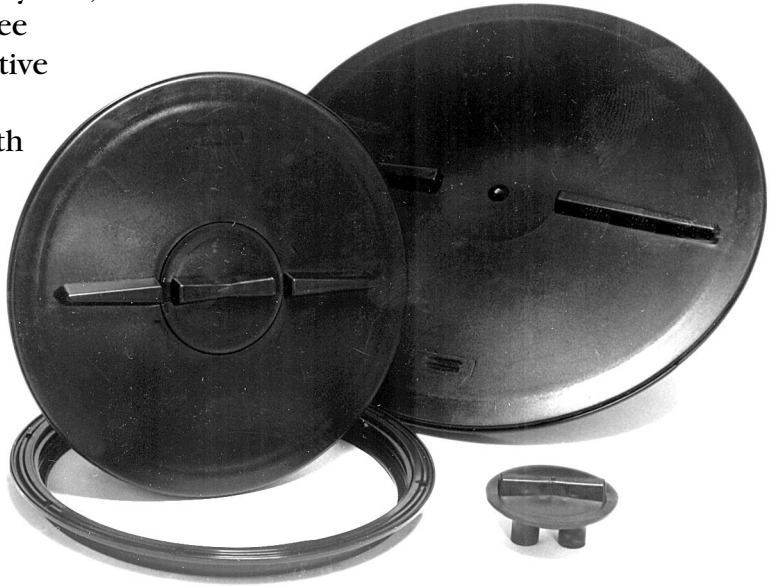

## Man-Way Covers & Support Rims

Constructed of Black High Density Polyethylene, these Man-Way covers are available in three different configurations: closed, with Inactive Vent or with Air Breather. A closed cover has no opening in the center. A cover with Inactive Vent has a plug in the center which can be removed to fill the tank.

A cover with Air Breather also has a removable center, but unlike the Inactive Vent, the Air Breather has two barrels which allow air to flow in and out of the tank. Man-Way covers are installed by mechanically attaching the support ring to the tank and then screwing the lid into the ring. Available in F.D.A approved resins as well.

PART #	ITEM DESCRIPTION
KF15902MW7	8" HDPE/Black Man-Way closed cover no rim
KF15902MW7R	8" HDPE/Black Man-Way closed cover with rim
KF15902MW8	8" HDPE/Black Man-Way cover with A/B no rim
KF15902MW8R	8" HDPE/Black Man-Way cover with A/B & rim
KF15902MW9	12" HDPE/Black Man-Way closed cover no rim
KF15902MW9R	12" HDPE/Black Man-Way closed cover with rim
KF15902MW10R	12" HDPE/Black Man-Way cover A/B & rim
KF15902MW1X	16" HDPE/Black Man-Way closed cover no rim
KF15902MW1RX	16" HDPE/Black Man-Way closed cover with rim
KF15902MW2X	16" HDPE/Black Man-Way cover with A/B no rim
KF15902MW2RX	16" HDPE/Black Man-Way cover with A/B & rim
KF15902MW3RX	16" HDPE/Black Man-Way cover with inactive vent & rim
KF15902MW4	22" HDPE/Black Man-Way closed cover no rim
KF15902MW4R	22" HDPE/Black Man-Way closed cover with rim
KF15902MW5R	22" HDPE/Black Man-Way cover with A/B & rim
KF15902MW6R	22" HDPE/Black Man-Way cover with inactive vent & rim