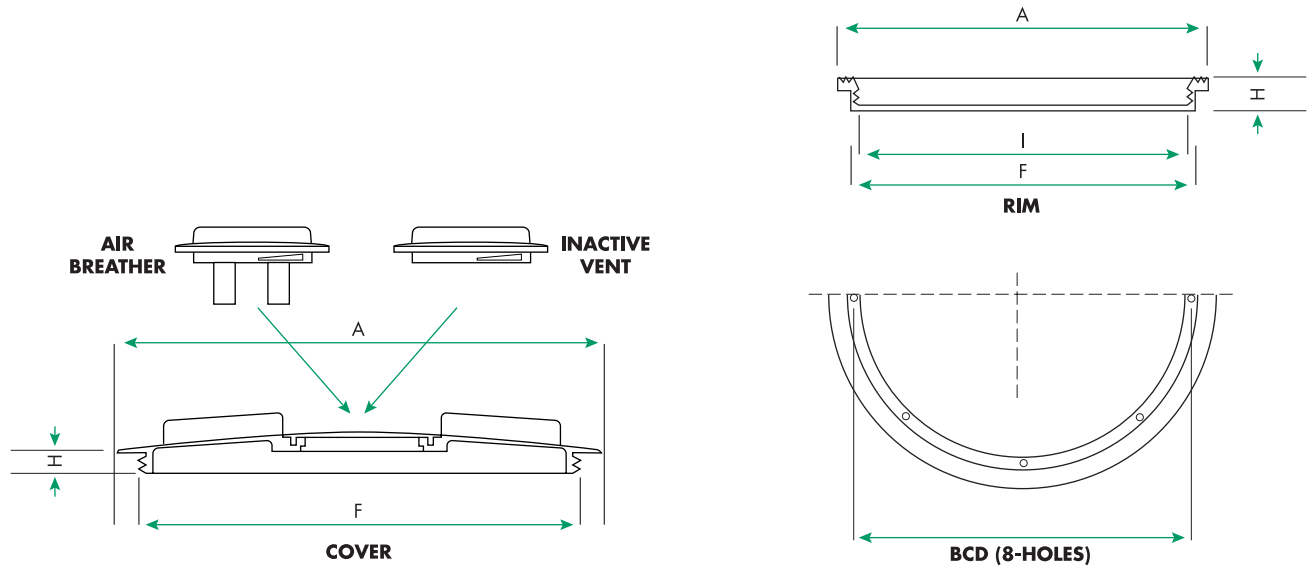

## Man-Way Covers & Support Rims

Constructed of Black High Density Polyethylene, these Man-Way covers are available in three different configurations: closed, with Inactive Vent or with Air Breather. A closed cover has no opening in the center. A cover with Inactive Vent has a plug in the center which can be removed to fill the tank.

A cover with Air Breather also has a removable center, but unlike the Inactive Vent, the Air Breather has two barrels which allow air to flow in and out of the tank. Man-Way covers are installed by mechanically attaching the support ring to the tank and then screwing the lid into the ring. Available in F.D.A approved resins as well.

## Man-Way Covers & Support Rims

DESCRIPTION	A	F	H	I	BCD
8" Cover	10.1"	8.6"	1.5"	N/A	N/A
8" Rim	10.1"	8.3"	1.5"	7.2"	9.5"
12" Cover	13.9"	12.6"	1.5"	N/A	N/A
12" Rim	14.25"	12.3"	1.5"	11.1"	13.3"
16" Cover	17.87"	15.95"	1.12"	N/A	N/A
16" Rim	18.11"	16.24"	1.4"	15"	17.25"
22" Cover	24.3"	22.25"	1.18"	N/A	N/A
22" Rim	24.2"	22.2"	1.5"	21.1"	24"