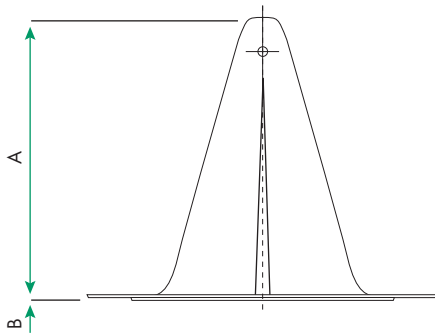

Lick Wheel & Stand

PART #	DESCRIPTION	A	H
LWW022	22" Lick Wheel	22"	1.92"
LW022	22" Lick Wheel Assembly		

PART #	DESCRIPTION	A	H	C	D	E	F	G
LWS022	Lick Wheel Stand	11.68"	0.16"	5.69"	6.5"	8.25"	12.62"	14"
LWP022	5/64" Lick Wheel Stand Stainless Steel Cotter Pin							