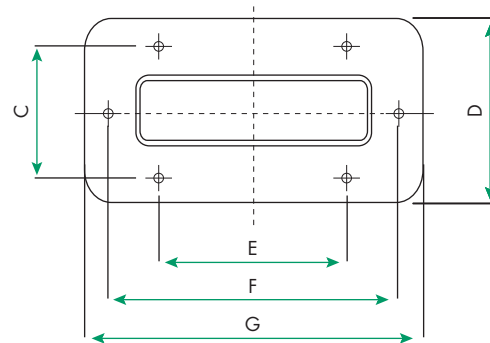

Lick Wheel & Stand

PART #	DESCRIPTION	A	H
LWW022	22" Lick Wheel	22"	1.92"
LW022	22" Lick Wheel Assembly		

PART #	DESCRIPTION	A	H	C	D	E	F	G
LWS022	Lick Wheel Stand	11.68"	0.16"	5.69"	6.5"	8.25"	12.62"	14"
LWP022	5/64" Lick Wheel Stand Stainless Steel Cotter Pin							