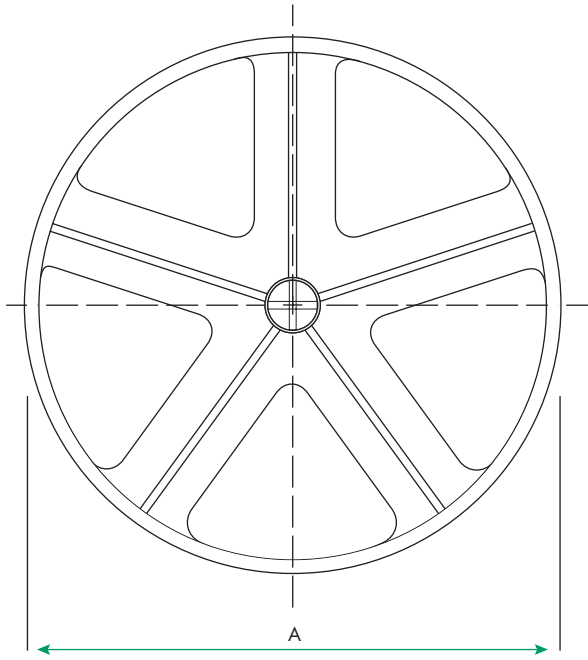

Lick Wheel & Stand

PART #	DESCRIPTION	A	H
LWW022	22" Lick Wheel	22"	1.92"
LW022	22" Lick Wheel Assembly		

PART #	DESCRIPTION	A	H	C	D	E	F	G
LWS022	Lick Wheel Stand	11.68"	0.16"	5.69"	6.5"	8.25"	12.62"	14"
LWP022	5/64" Lick Wheel Stand Stainless Steel Cotter Pin							